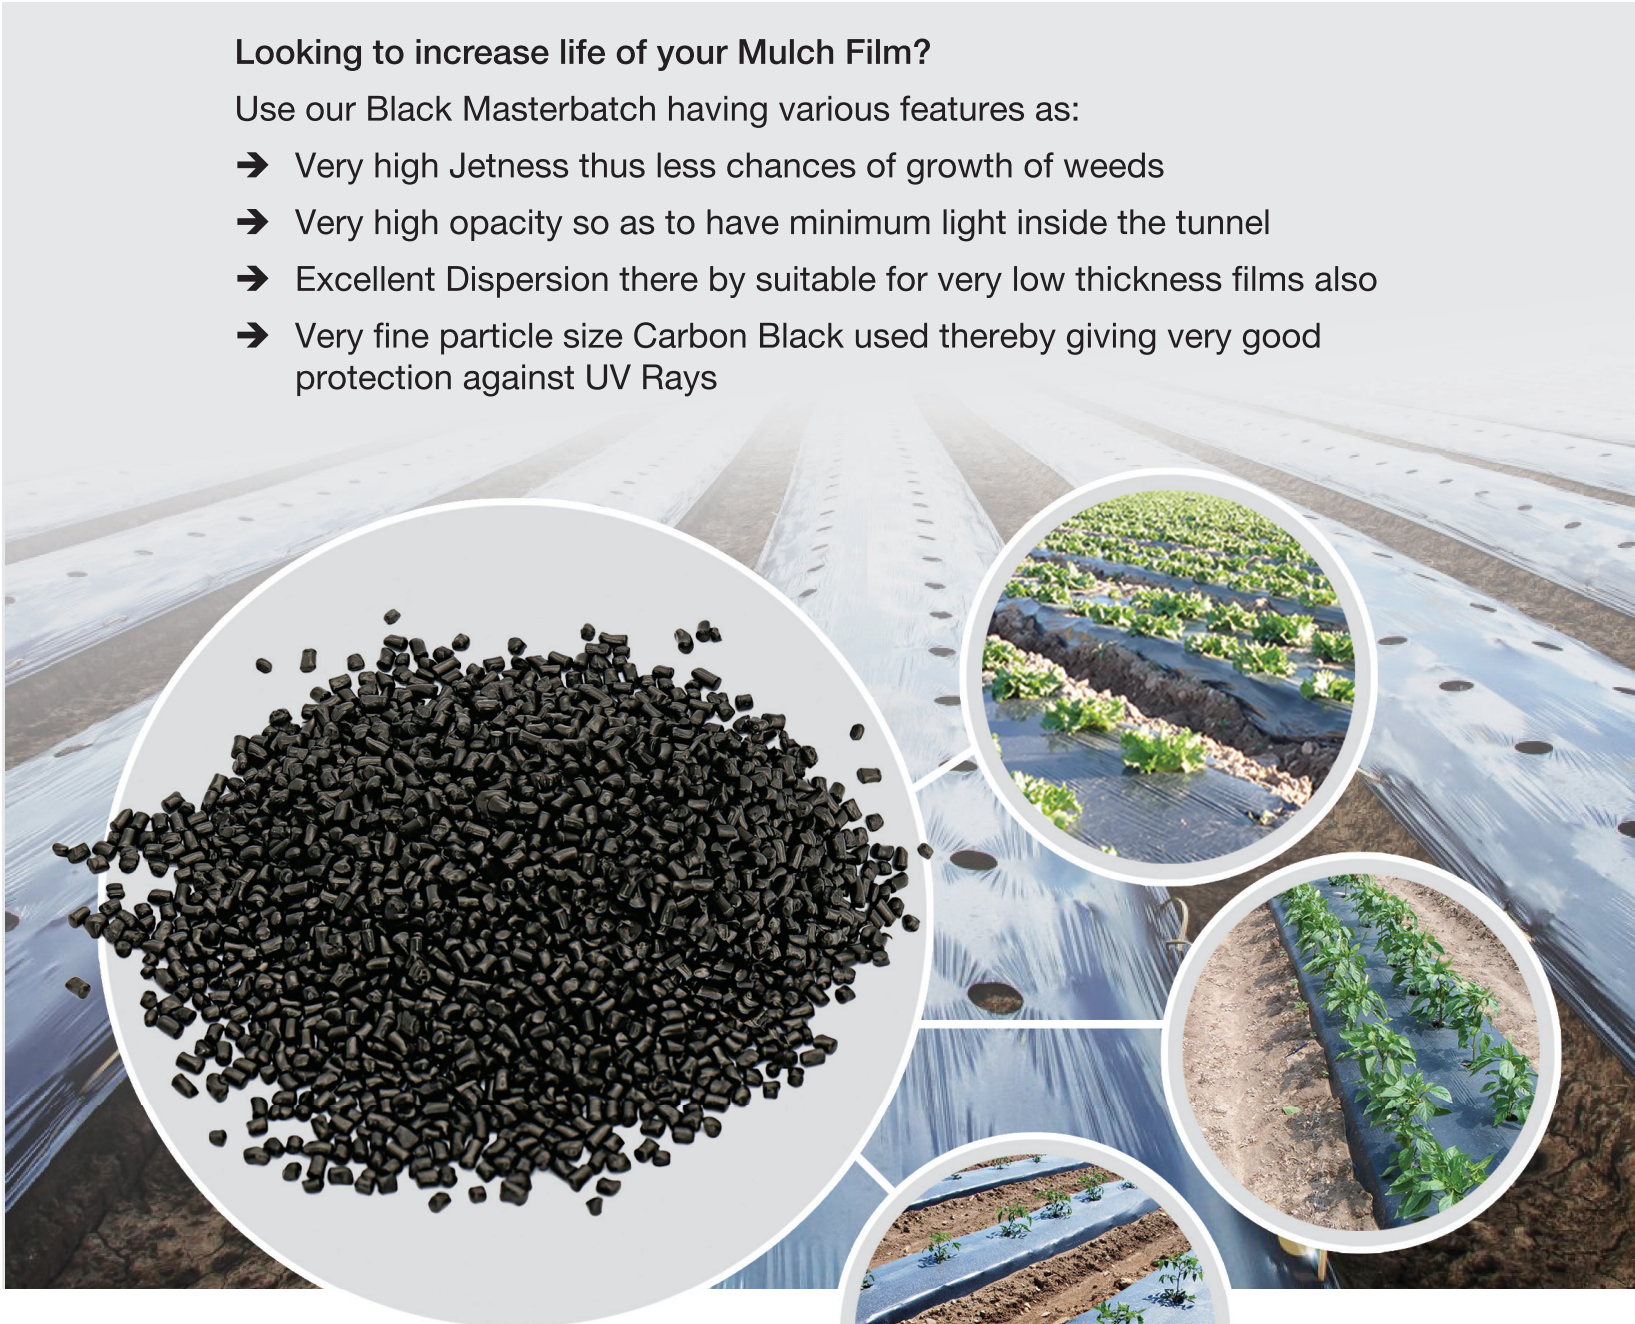

Black Masterbatches

JJ Plastalloy Pvt. Ltd.

Mulch Film

Looking to increase life of your Mulch Film?

Use our Black Masterbatch having various features as:

- ➔ Very high Jetness thus less chances of growth of weeds
- ➔ Very high opacity so as to have minimum light inside the tunnel
- ➔ Excellent Dispersion there by suitable for very low thickness films also
- ➔ Very fine particle size Carbon Black used thereby giving very good protection against UV Rays